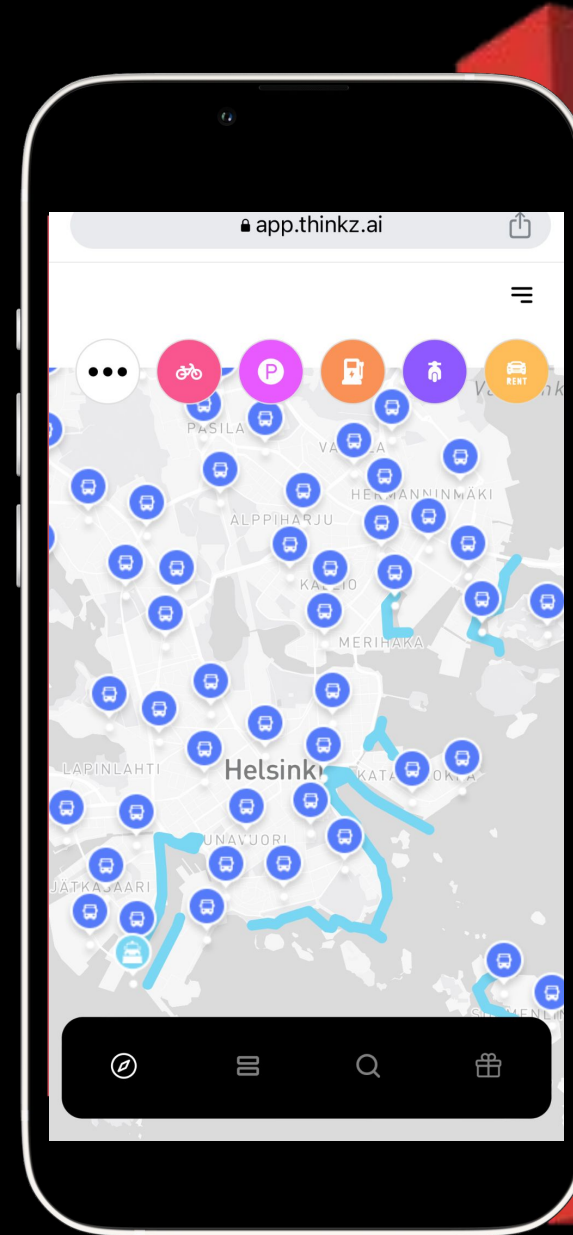

Our vision

*Empower **connected devices**
by linking them to a **global real-time IoT network**
to serve better a **human mobility experience.***

Smart cities already leveraging the power of Thinkz

Helsinki
Real-Time
Snowplow Location service.

London - LIVE
Dynamic Air Quality Walking
Routing service.

Meet the team

Gady Vekslar
CEO

Moshik Chen
VP R&D

Moshe Gazit
Director of BD

An aerial, high-angle view of a dense urban skyline, likely Dubai, featuring numerous skyscrapers and a complex network of roads. The image is overlaid with a semi-transparent blue filter. Scattered across the scene are approximately 15 small, 3D red cubes, some appearing to float or be placed on the buildings. The text "Thinkz..." is centered in the upper half of the image in a white, sans-serif font.