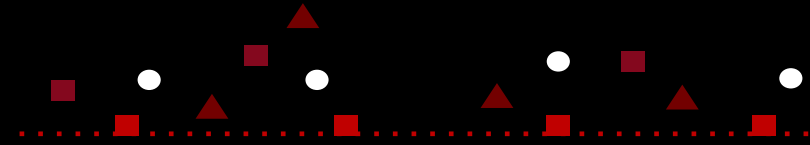

Building the 1st IoTs Global Real-time Network!

The IoT platform can unify and validate **diverse IoT data across multiple protocols**, thanks to our unique AI technology, LDV.

Cyber security

Pending

API

Collector

Data Change Velocity

Influencing events

Data Change / time & date

Nearby data

AI driven Live Data Verification (LDV)

DATA TO REAL-TIME INFORMATION

API OUT

USE CASES