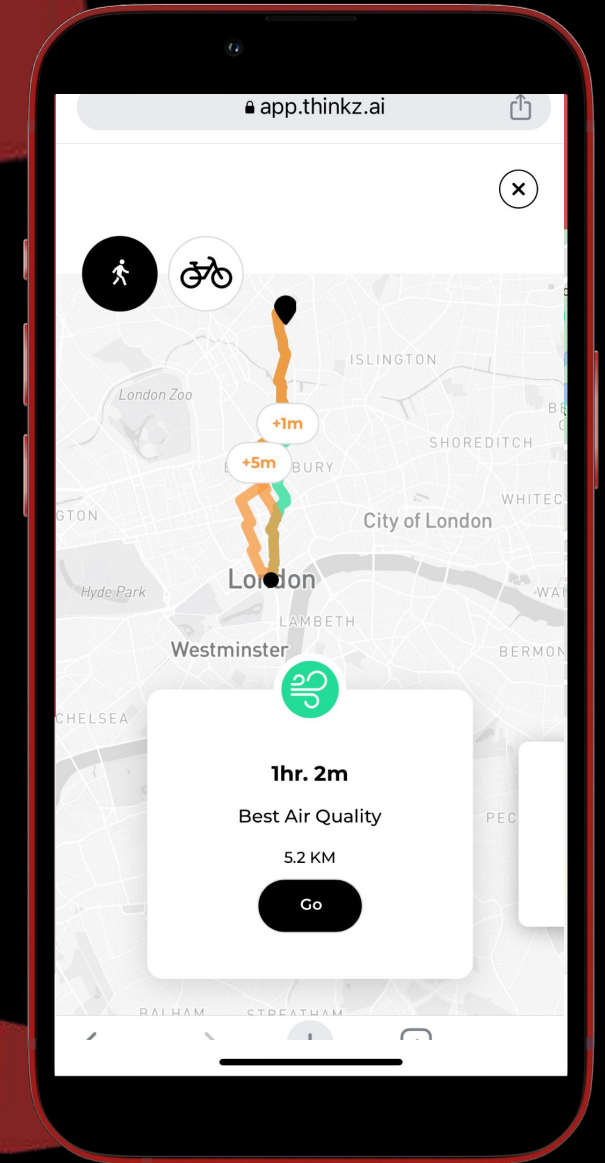

Our vision

*Empower **connected devices**
by linking them to a **global real-time IoT network**
to serve better a **human mobility experience.***

Smart cities already leveraging the power of Thinkz

Helsinki
Real-Time
Snowplow Location service.

London - LIVE
Dynamic Air Quality Walking
Routing service.

Meet the team

Gady Vekslar
CEO

Moshik Chen
VP R&D

Moshe Gazit
Director of BD

An aerial, high-angle view of a dense urban skyline, likely Dubai, featuring numerous skyscrapers and a complex network of roads. The image is overlaid with a semi-transparent blue filter. Scattered across the scene are approximately 15 small, 3D red cubes, some appearing to float or be placed on the buildings. The text "Thinkz..." is centered in the upper half of the image in a white, sans-serif font.